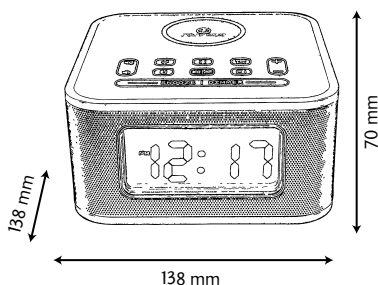

Electrical information

Input Voltage	220 – 240 V
Audio	Bluetooth, AUX, FM Radio
Input Frequency	50 – 60 Hz
USB Charging Port	01

Product Performance

FM Radio Range	87.5 – 108 Mhz
Sound	Dual Stereo Speaker
Alarm Setting	Dual Alarm
Wireless Charging	Yes

Additional Information

Bluetooth Range	10 Meters
Bluetooth Speaker	Universal
Warranty	2 Year
Certificates	

Shipping Details

Carton (W x D x H)	394 x 394 x 324 mm
Gross Weight	9 kg / 19.85 lb
Packaging	08 pieces
HS Code	91059990

Drawing

Box contents: ALARM CLOCK, USER MANUAL