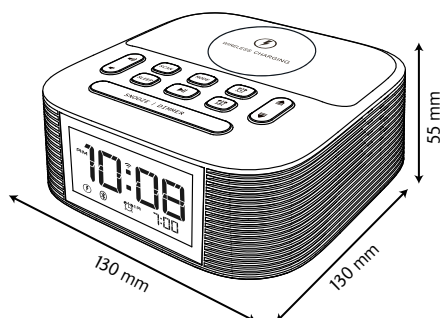

Drawing

Box contents: ALARM CLOCK, USER MANUAL