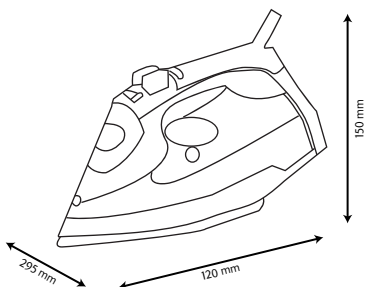

Drawing

Box contents: IRON, WATER POURER, USER MANUAL