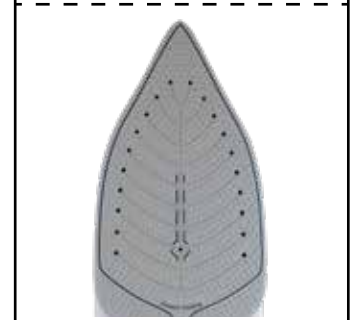

Drawing

Box contents: IRON, WATER POURER, USER MANUAL