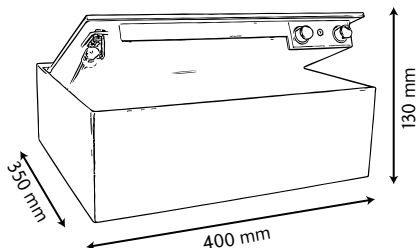

Drawing

Box contents: SAFE BOX , INSTALLATION GUIDE