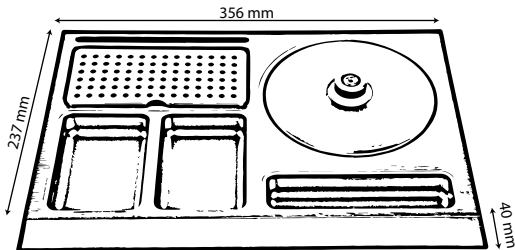

SPACESAVER WELCOME TRAY

MTSS4113 Black

- Made of strong Food Grade ABS Material
- Anti-theft, Kettle base can be fixed with the tray
- Removable Stainless Steel drip tray for used tea bags and spoons
- 2 Big Non-Removable compartments for presentation of condiments
- Water Resistant and easy to clean
- Fit to Roomwell Regent, Ecoline, Nova and Olympia Kettles
- Compact And Durable

 **2 YEAR WARRANTY**

Additional Information

Material	ABS Material
Color	Black

Shipping Details

Carton (W x D x H)	380 x 455 x 266 mm
Gross Weight	10.3 kg / 22.71 lb
Net Weight	8.3 kg / 18.29 lb
Packaging	10 pieces
HS Code	85162900

Drawing

Box contents: WELCOME TRAY