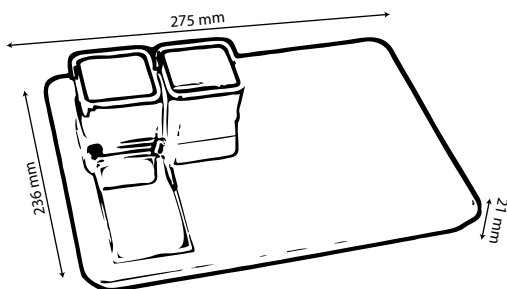

RETRO WELCOME TRAY

TTRE9002 Black

- Made of 3pcs tray set manufactured from 100% food grade high-quality melamine.
- Water resistant lacquered finish
- Sturdy and Durable
- Fits to all the Roomwell Kettles
- Easy to handle and clean
- Wide platform to accommodate other accessory items
- Available in Stylish black color

Product Dimension

Tray (W x D x H)	275 x 376 x 21 mm
Condiment Holder (W x D x H)	78 x 78 x 60 mm

Additional Information

Material	Food grade high-quality melamine
Color	Black

Shipping Details

Carton (W x D x H)	300 x 415 x 300 mm
Gross Weight	15.5 kg / 34.18 lb
Net Weight	13.5 kg / 29.76 lb
Packaging	15 pieces
HS Code	85162900

Drawing

Box contents: WELCOME TRAY