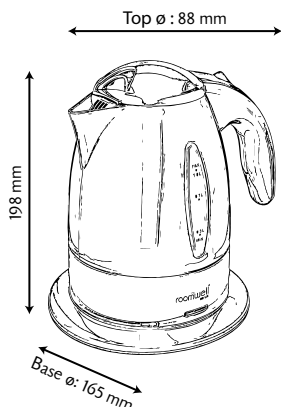

RETRO 1.0L KETTLE

EKRE4116B Black
EKRE4116W White

- 1850 – 2000W kettle with 1.0 litre capacity
- Made from heat resistant plastic housing
- Water Level Indicator – The clear middle window shows the water level clearly
- Auto shut-off to turn the kettle off automatically when the water is boiled
- Strix UK controller to ensure precise temperature control while assuring safety
- Boil dry protection to avoid dry boiling when the water level is too low, to ensure safety and save power
- Lid with secure safety interlock.
- Concealed heating element
- 360° rotational cordless kettle for left and right-handed use
- CE & CB Approved

Electrical information

Input Voltage	220 – 240 V
Rated Input Power	1850 – 2200 W
Input Frequency	50 – 60 Hz
Plugs	EU & BS

Product Performance

Controller	Genuine British STRIX Controller
Auto Shut off	Yes
Water Level Indicator	Yes
Boil Dry	Yes

Additional Information

Material	Heat Resistant Plastic
Color	Black / White
Capacity	1 L
Weight	500 g
Certificates	CE CB

Shipping Details

Carton (W x D x H)	383 x 505 x 435 mm
Gross Weight	11.4 kg / 25.15 lb
Net Weight	8.7 kg / 19.18 lb
Packaging	12 pieces
HS Code	85166000

Drawing

Box contents: KETTLE AND USER MANUAL