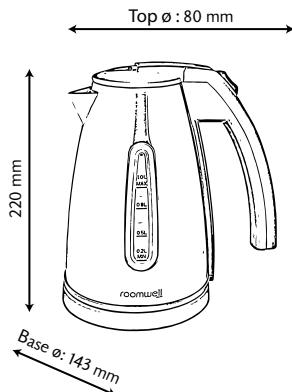

Drawing

Box contents: KETTLE AND USER MANUAL