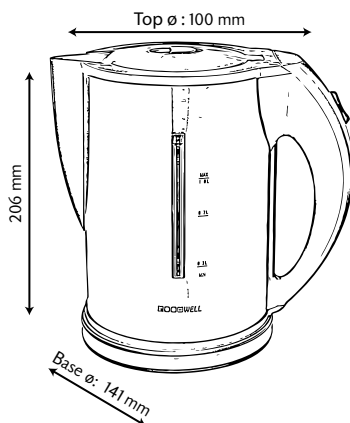

Drawing

Box contents: KETTLE AND USER MANUAL