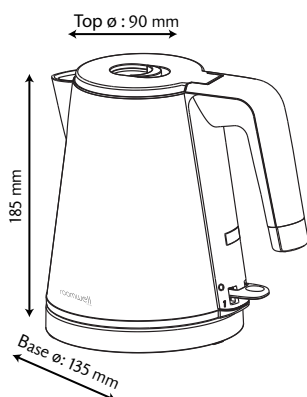

Drawing

Box contents: KETTLE AND USER MANUAL