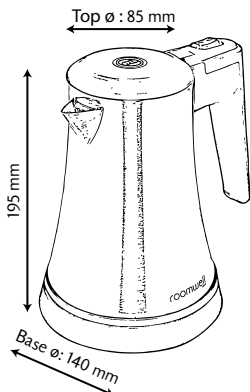

Drawing

Box contents: KETTLE AND USER MANUAL