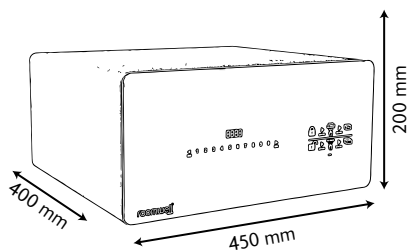

Drawing

Box contents: SAFE BOX , INSTALLATION GUIDE