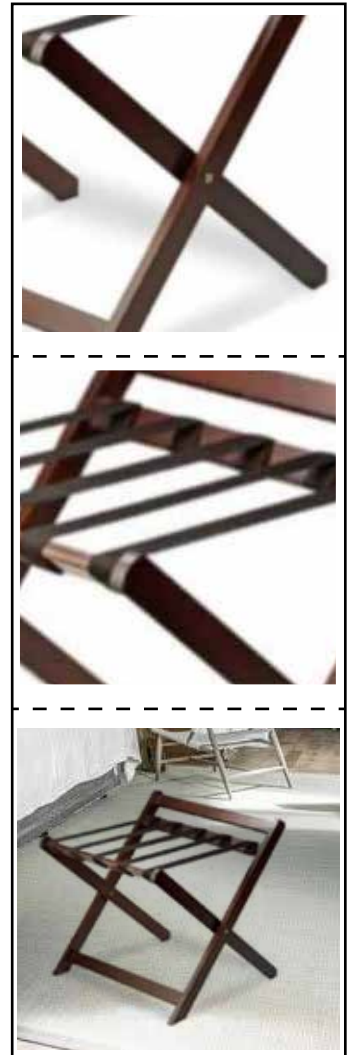

CUBE WOODEN LUGGAGE RACK

LRCB3012

Wooden

- Attractive Design – Elegant design will match any hotel or resort decor.
- Constructed with durable yet flexible hinges that can hold even the heaviest suitcases or bags.
- 5 Strong leather straps
- Folds flat for convenient storage
- User friendly & easy to clean
- Finished original color
- Open Size: 600 x 630 x 600 mm
- Material Size: 50 x 20 mm

Product Dimension

Length	630 mm
Height	600 mm
Width	600 mm

Additional Information

Material	Wooden
Color	Original

Drawing

Box contents: TRIO SEPARATION BIN