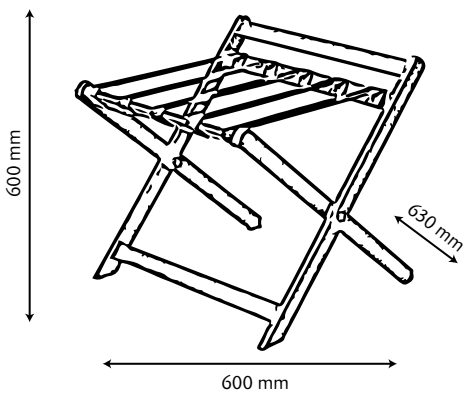

CUBE WOODEN LUGGAGE RACK

LRCB3012

Wooden

- Attractive Design – Elegant design will match any hotel or resort decor.
- Constructed with durable yet flexible hinges that can hold even the heaviest suitcases or bags.
- 5 Strong leather straps
- Folds flat for convenient storage
- User friendly & easy to clean
- Finished original color
- Open Size: 600 x 630 x 600 mm
- Material Size: 50 x 20 mm

Product Dimension

Length	630 mm
Height	600 mm
Width	600 mm

Additional Information

Material	Wooden
Color	Original

Drawing

Box contents: TRIO SEPARATION BIN